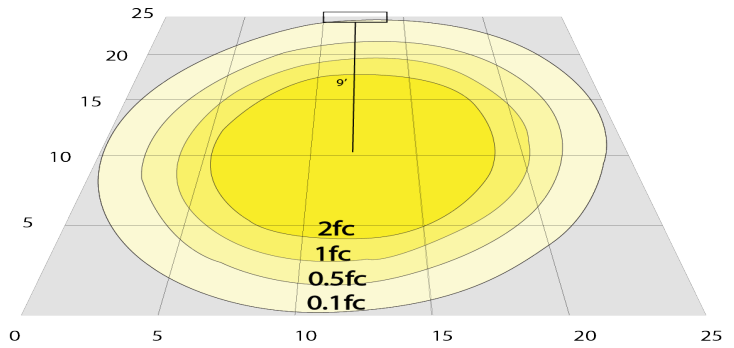

# Photometrics: CRLC4-40W-MCTP-SA-D

BUG Rating: B1-U1-G0

20W 5000K, Area 25" x 25" Mounting Height: 9'