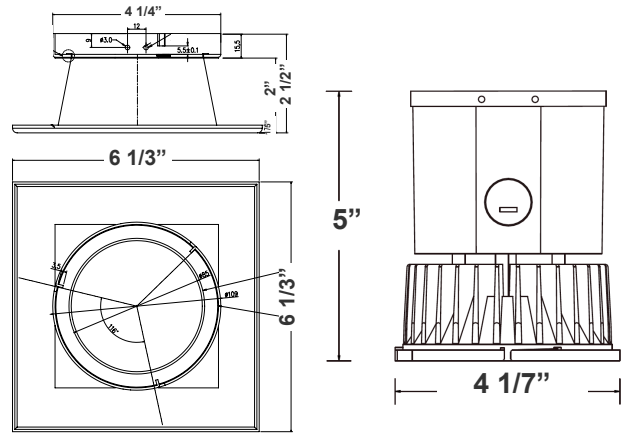

Project Name: \_\_\_\_\_

Note: \_\_\_\_\_ Type: \_\_\_\_\_

Selection:

7 1/2"(H) X 6 1/3" (W)

Ideal for hotel, offices, retail outlets, restaurant, parking garages, conference room, education facilities and more.

### Accessory:

SSL4-RI  
4" SQUARE ROUGH-IN  
PLATE, 26" LONG

SSL4-RI  
26"(W) x 6 1/5"(H)