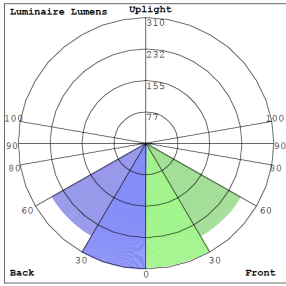

Photometrics: CRLC4-40W-MCTP-SA-D

BUG Rating: B1-U1-G0

20W 5000K, Area 25" x 25" Mounting Height: 9'