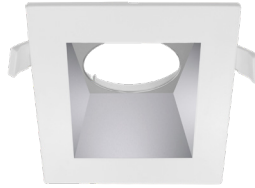

CRLC-TRM-4SA