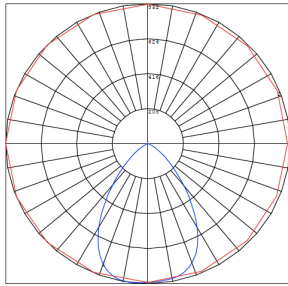

# Photometrics: CRLC4-40W-MCTP-SA-D

BUG Rating: B1-U1-G0

20W 5000K, Area 25" x 25" Mounting Height: 9'